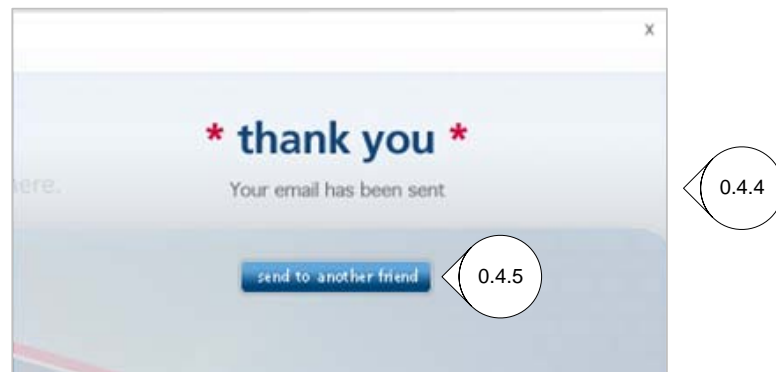

#	Page / Page Component	Specification
0.4	Send to a Friend	This allows users to email friends a link to this page. Required fields are designated by an *. If all required fields are not filled out an error message will appear prompting the user to enter in the remaining fields.
0.4.1	Your friend's email address	Users are required to enter their friend's email address in this field. If the format is incorrect, an error message will appear indicating that the email address is invalid. Multiple email addresses can be input, separated by commas.
0.4.2	Send	On click, a confirmation message will appear indicating that an email has been sent. See 0.4.4 Confirmation.
0.4.3	Close	This will close the Send to a Friend pop up.
0.4.4	Confirmation	The confirmation page indicating the email has been sent.
0.4.5	Send to Another Friend	This will refresh the Send to a Friend pop up allowing the user to send the page to another friend.