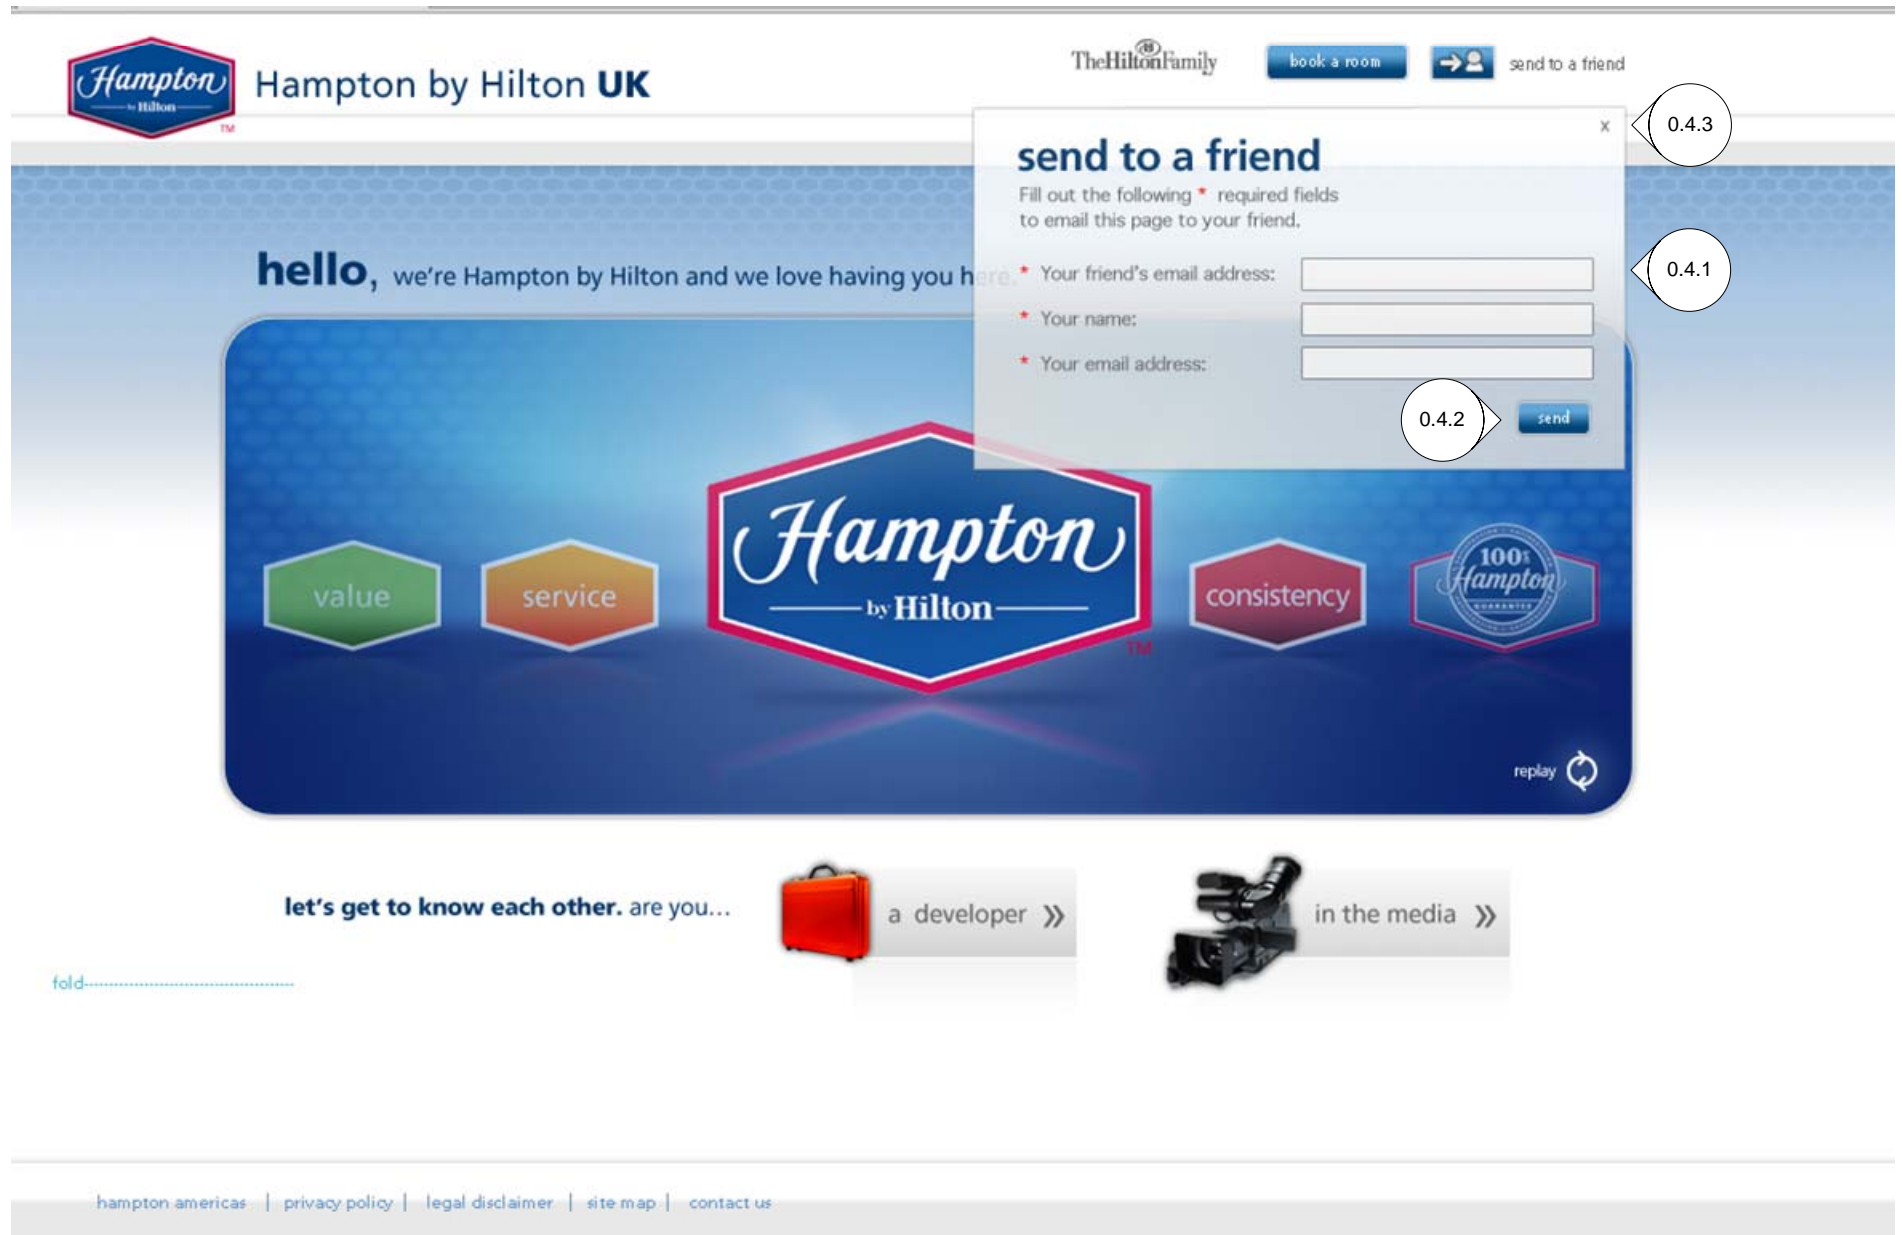

#	Page / Page Component	Specification
0.4	Send to a Friend	This allows users to email friends a link to this page. Required fields are designated by an *. If all required fields are not filled out an error message will appear prompting the user to enter in the remaining fields.
0.4.1	Your friend's email address	Users are required to enter their friend's email address in this field. If the format is incorrect, an error message will appear indicating that the email address is invalid. Multiple email addresses can be input, separated by commas.
0.4.2	Send	On click, a confirmation message will appear indicating that an email has been sent. See 0.4.4 Confirmation.
0.4.3	Close	This will close the Send to a Friend pop up.
0.4.4	Confirmation	The confirmation page indicating the email has been sent.
0.4.5	Send to Another Friend	This will refresh the Send to a Friend pop up allowing the user to send the page to another friend.