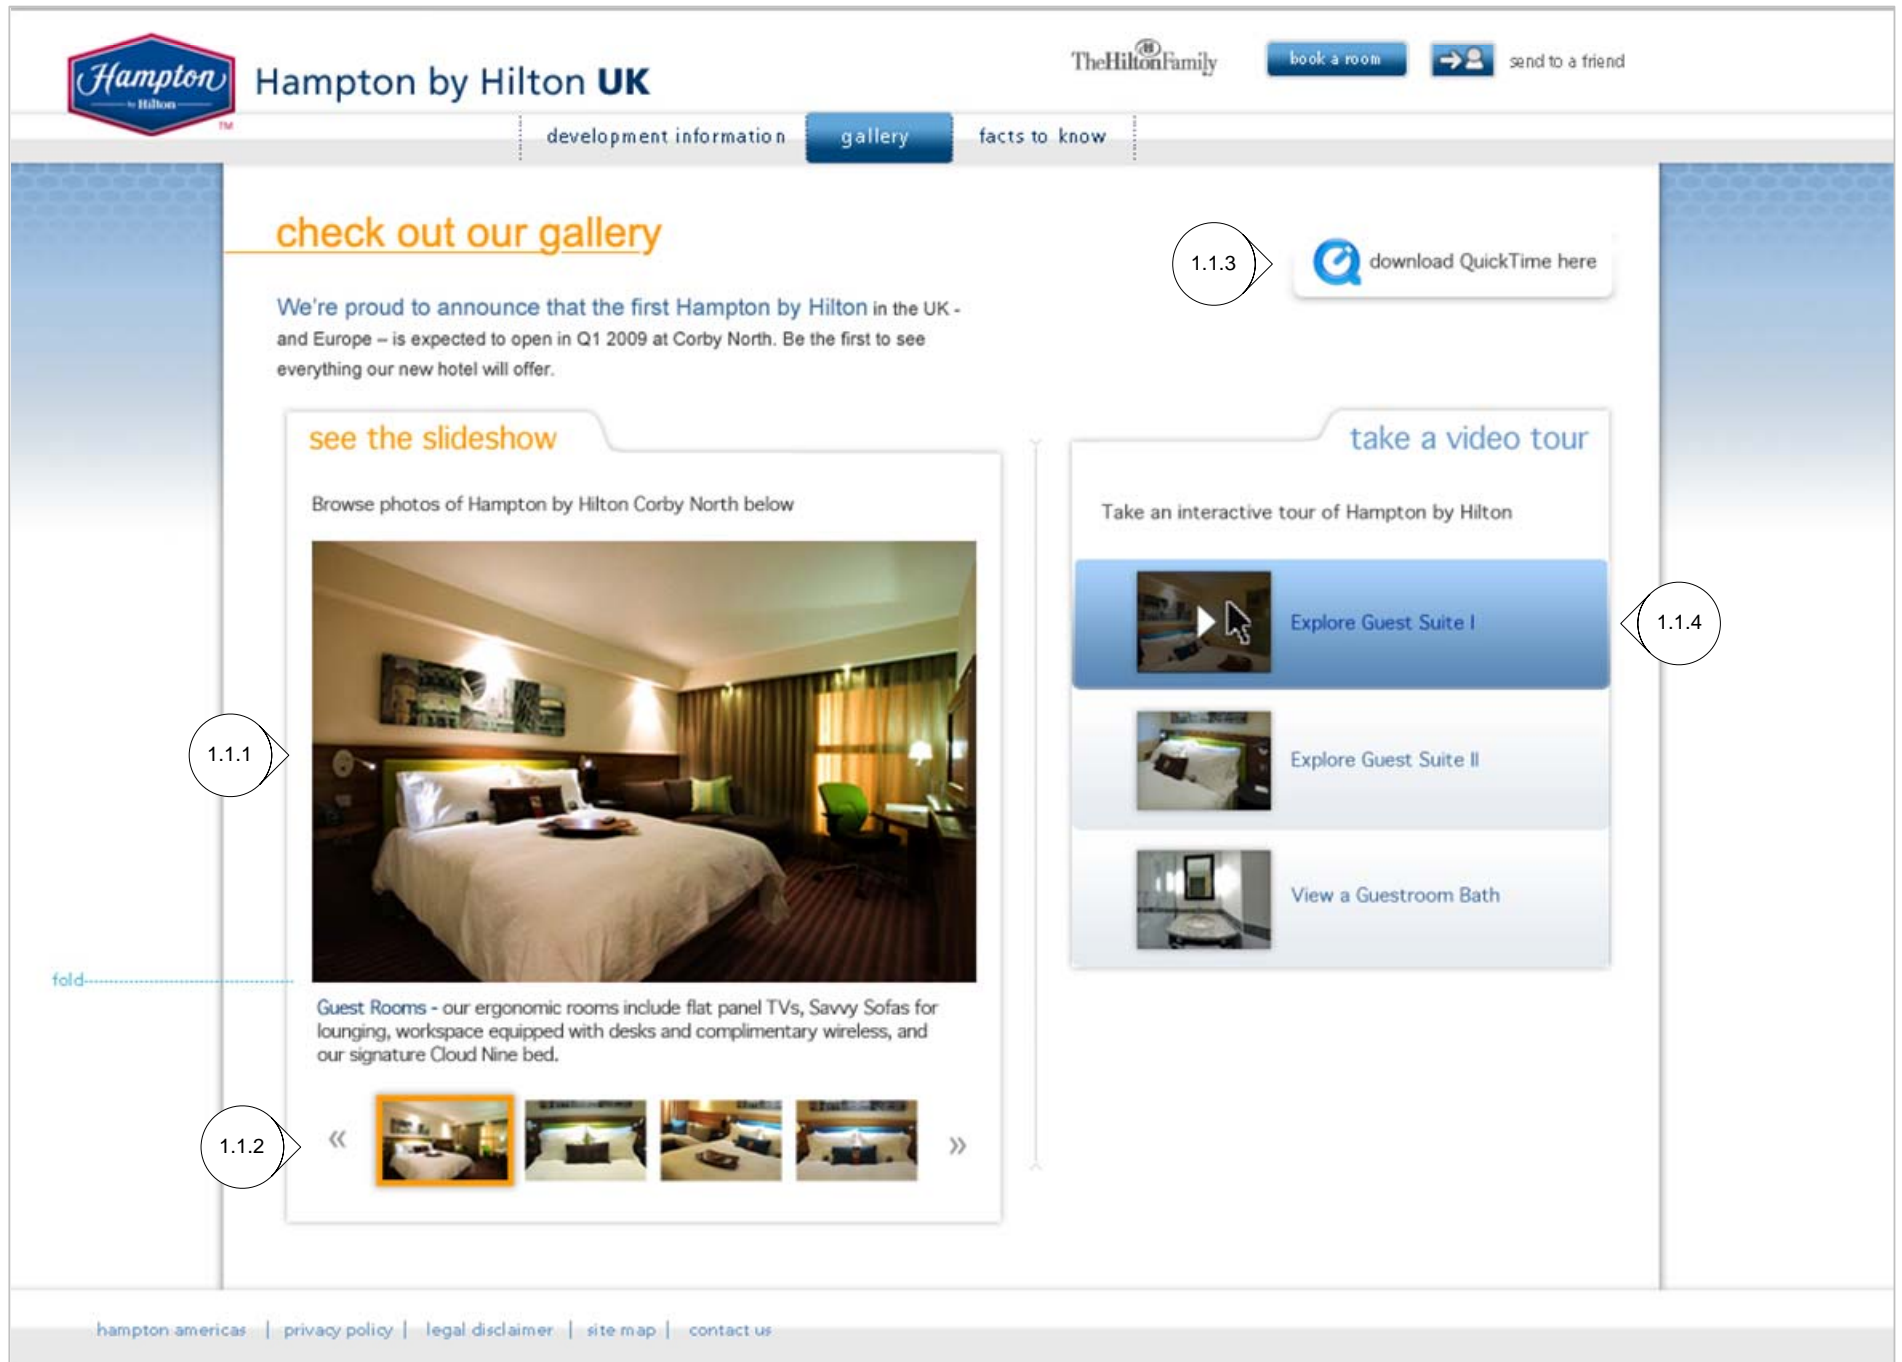

#	Page / Page Component	Specification
1.1	Franchisee Gallery Page	This page features the slideshow and virtual tours for the Hampton Hotels
1.1.1	Slideshow	The slideshow will have imagery from the different hotels.
1.1.2	Slideshow Thumbnails	This filmstrip will contain thumbnails of the slideshow images. The selected image will be highlighted. On rollover the thumbnail will highlight and on click the image will appear and the thumbnail will stay highlighted. On click, the filmstrip will scroll in the corresponding direction by 4 images.
1.1.3	Download QuickTime here	On click, this will send users to the Apple website to download the latest or appropriate QuickTime player
1.1.4	Virtual Tour Menu	As users rollover the virtual tours, they will highlight blue (as shown) and the thumbnail will show a play button. On click, this will activate the virtual tour (refer to 1.1 Franchisee Gallery – Virtual Tour)